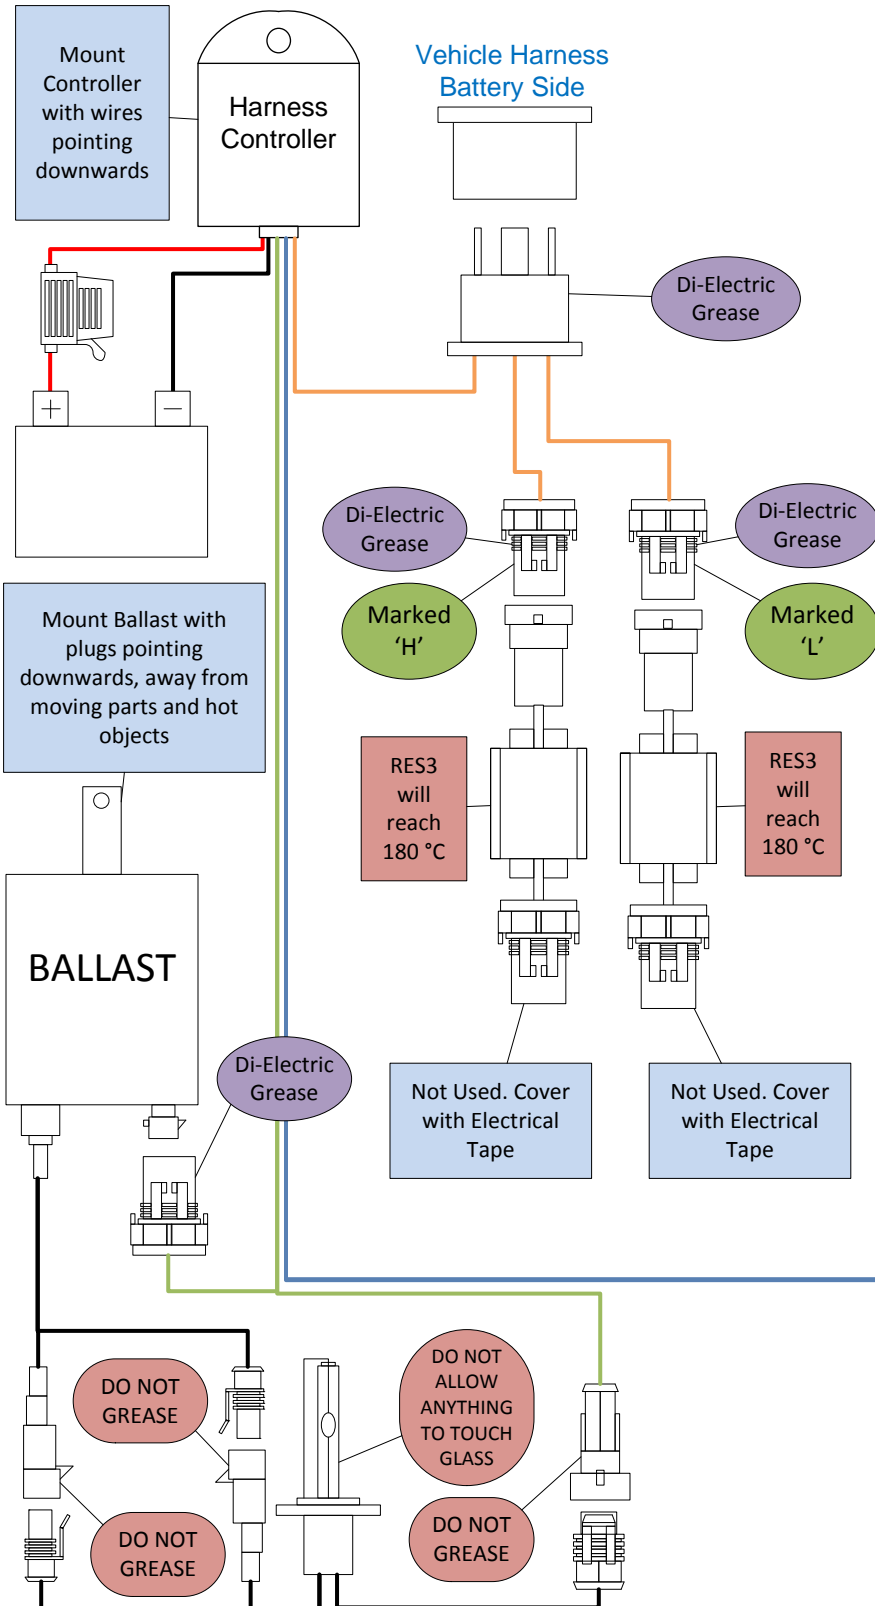

H4 Bi-Xenon HILO Kit with 4 x RES3 and CH4

Battery Side of Vehicle

Opposite Side of Battery